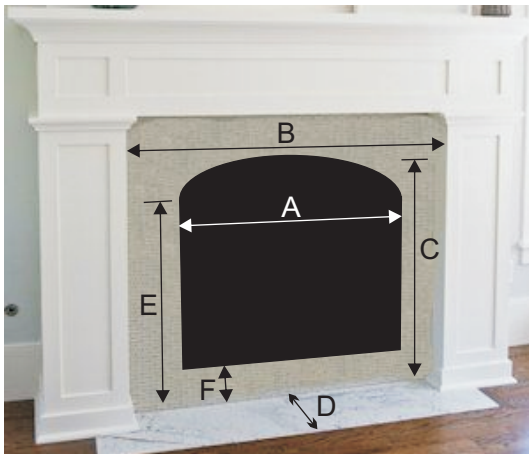

Fireplace Screen Measuring Guide

Please Use Our Screen Measuring Guide for a Sure Fit the First Time

Standard Rectangular Opening

A-Width of Opening _____

B-Maximum Width _____

C-Height of Opening _____

D-Width of Extension
 (where the screen is to sit) _____

E-Height to Bottom of Opening
 (0 if opening is not raised) _____

Room: _____

Captain's Arch Opening

A-Width of Opening _____

B-Maximum Width _____

C-Height of Opening _____

D-Width of Extension
 (where the screen is to sit) _____