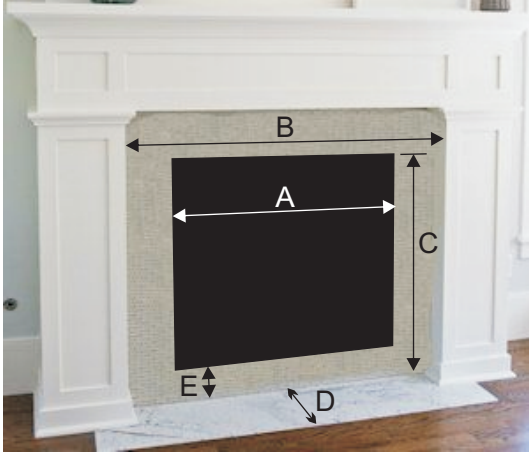

Fireplace Screen Measuring Guide

Please Use Our Screen Measuring Guide for a Sure Fit the First Time

Standard Rectangular Opening

A-Width of Opening _____

B-Maximum Width _____

C-Height of Opening _____

D-Width of Extension
 (where the screen is to sit) _____

E-Height to Bottom of Opening
 (0 if opening is not raised) _____

Room: _____

Captain's Arch Opening

A-Width of Opening _____

B-Maximum Width _____

C-Height of Opening _____

D-Width of Extension
 (where the screen is to sit) _____

E-Height to Bottom of Arch _____

F-Height to Bottom of Opening
 (0 if opening is not raised) _____

Room: _____

Full Arch Opening

A-Width of Opening _____

B-Maximum Width _____

C-Height of Opening _____

D-Width of Extension
 (where the screen is to sit) _____