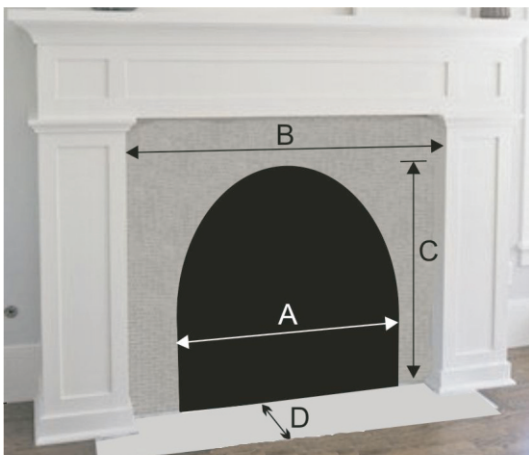

Fireplace Screen Measuring Guide

Please Use Our Screen Measuring Guide for a Sure Fit the First Time

Standard Rectangular Opening

A-Width of Opening _____

B-Maximum Width _____

C-Height of Opening _____

D-Width of Extension
 (where the screen is to sit) _____

E-Height to Bottom of Opening
 (0 if opening is not raised) _____

Room: _____

Captain's Arch Opening

A-Width of Opening _____

B-Maximum Width _____

C-Height of Opening _____

D-Width of Extension
 (where the screen is to sit) _____

E-Height to Bottom of Arch _____

F-Height to Bottom of Opening
 (0 if opening is not raised) _____

Room: _____

Full Arch Opening

A-Width of Opening _____

B-Maximum Width _____

C-Height of Opening _____

D-Width of Extension
 (where the screen is to sit) _____