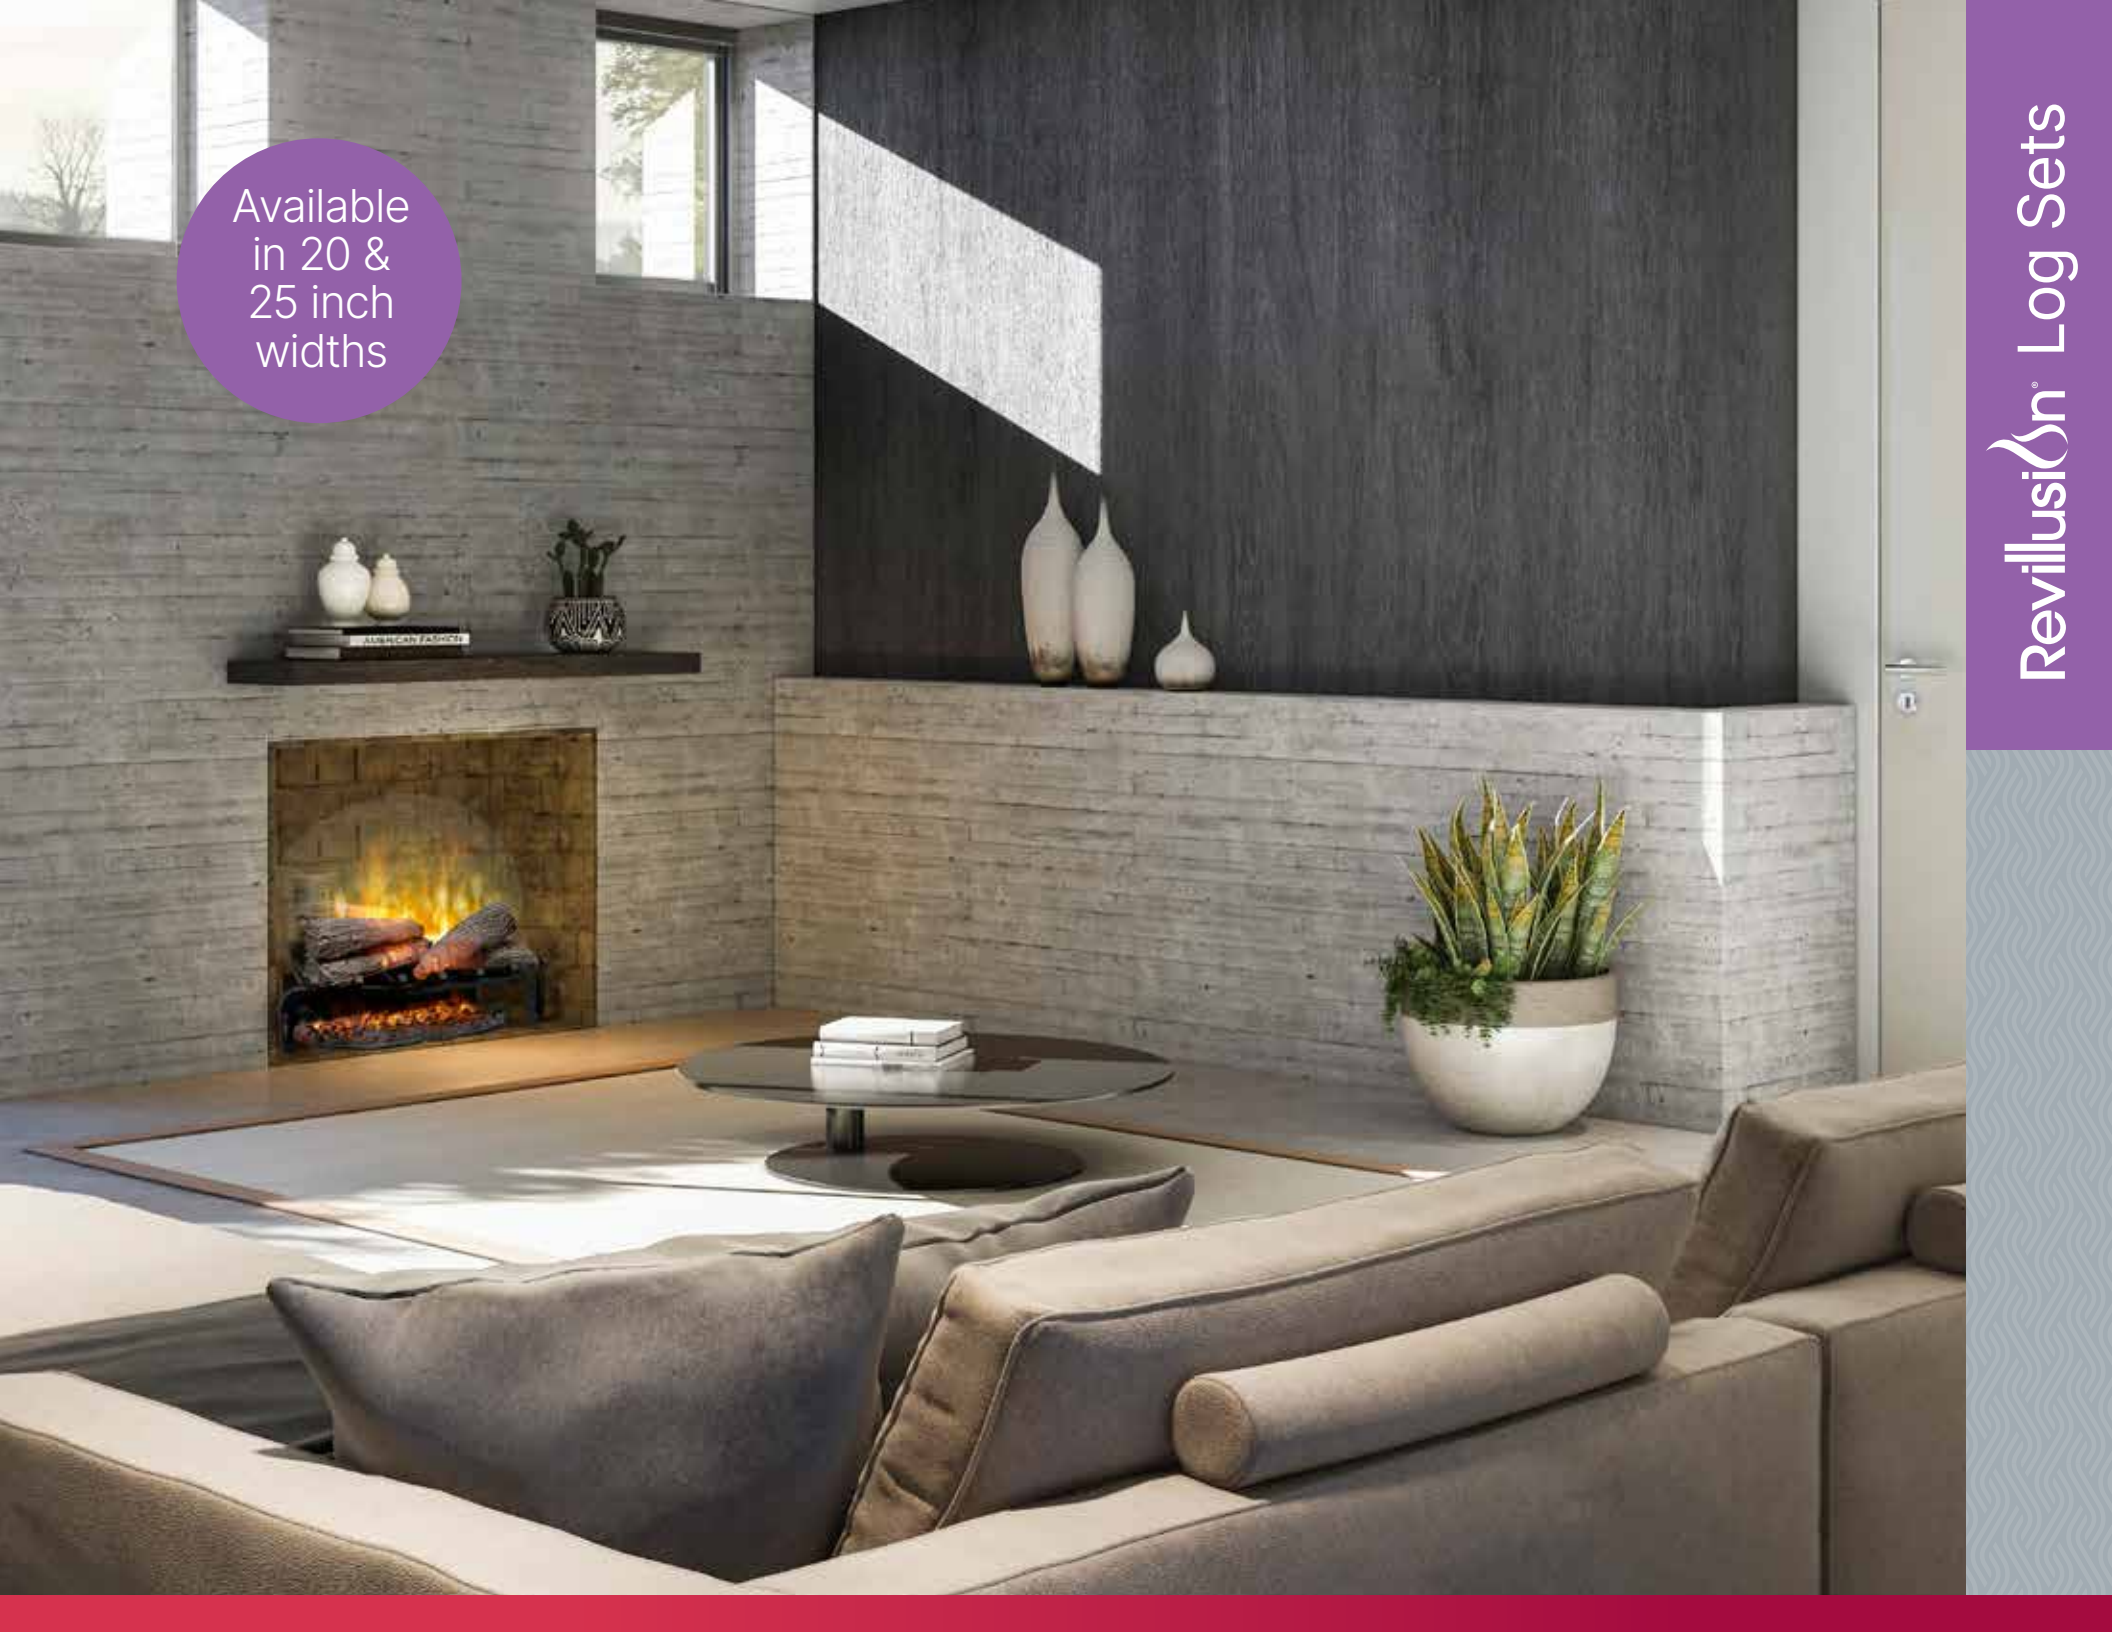

Available
in 20 &
25 inch
widths

Revellusi®n Log Sets