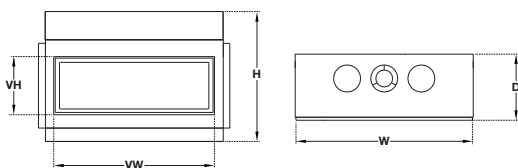

Visible Height	Visible Width	Minimum Rough Framing Dimensions			CSA P.4 Efficiency	Natural Gas (BTUH)	LP Gas (BTUH)
			Height	Width	Depth			
ML39 Timberline/Décor	15 1/4"	41 3/4"	40"	56"	19 1/2"	76%	23,000-34,250	28,000-34,250
ML47 Timberline/Décor	17 1/4"	47 7/8"	42"	62"	19 1/2"	71%	25,000-41,000	24,000-41,000
ML54 Timberline/Décor	19 1/2"	55 1/8"	44 1/2"	69"	19 1/2"	70%	27,500-41,000	33,000-41,000
ML60 Timberline/Décor	19 1/2"	61 1/8"	44 1/2"	75"	19 1/2"	72%	27,500-41,000	33,000-41,000
ML72 Timberline/Décor	21 1/2"	72 1/8"	46"	86"	19 1/2"	81%	27,000-60,000	31,000-60,000

KEY: VH=Visible Height, VW=Visible Width, H=Height, W=Width, D=Depth

mendotaearth.com

Create your ideal style with the **Design Your Fireplace tool** on our website