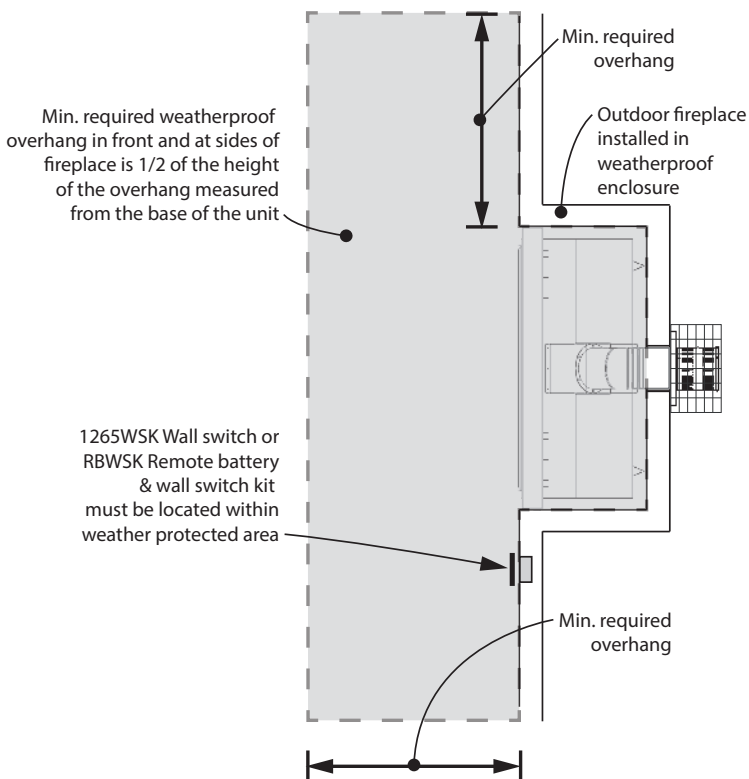

⚠ WARNING

This product can expose you to chemicals including Benzene, which is known to the State of California to cause cancer and birth defects or other reproductive harm. For more information go to www.P65Warnings.ca.gov

Note: Natural gas, in its original state, contains Benzene.