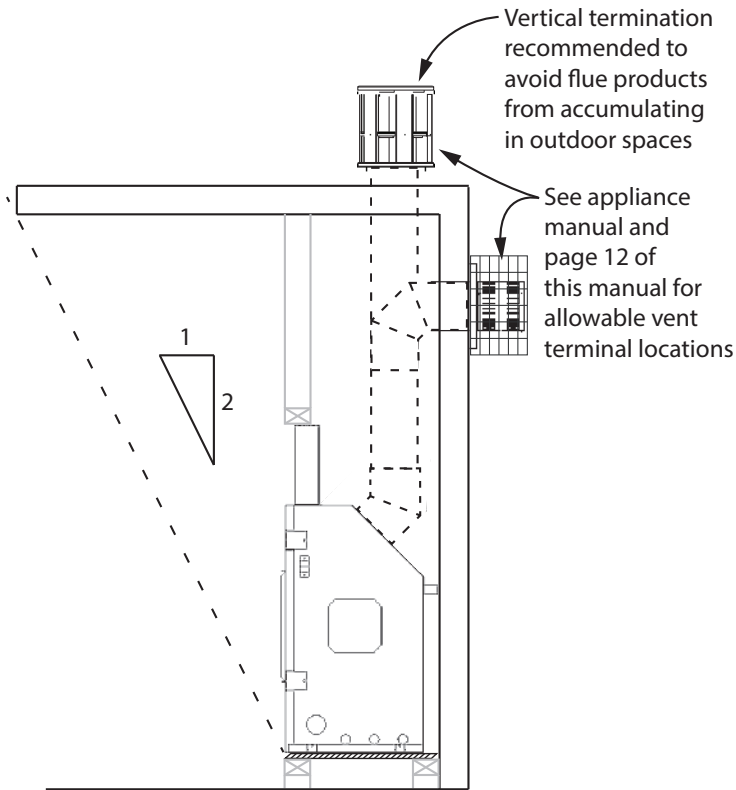

Here are a few things to consider when choosing an outdoor fireplace:

- Electrical accessories, such as fans or lighting, can't be used with a Valor outdoor fireplace.
- Enjoy your fireplace for years to come. Protect the parts from the wear and tear of sunlight and rain: make sure to install it in a weatherproof enclosure with the minimum overhang—the more, the better.
- Don't use a thermostatic remote controlled handset with your outdoor fireplace. Instead use the wall control switch (1265WSK or RBWSK) that's included. Install the wall switch under an overhang.
- The L1 2-sided fireplace cannot bridge an indoor and an outdoor space. The fireplace is meant for fully outdoor or fully indoor use.
- Your outdoor fireplace must always be situated and connected to a fixed piping system.